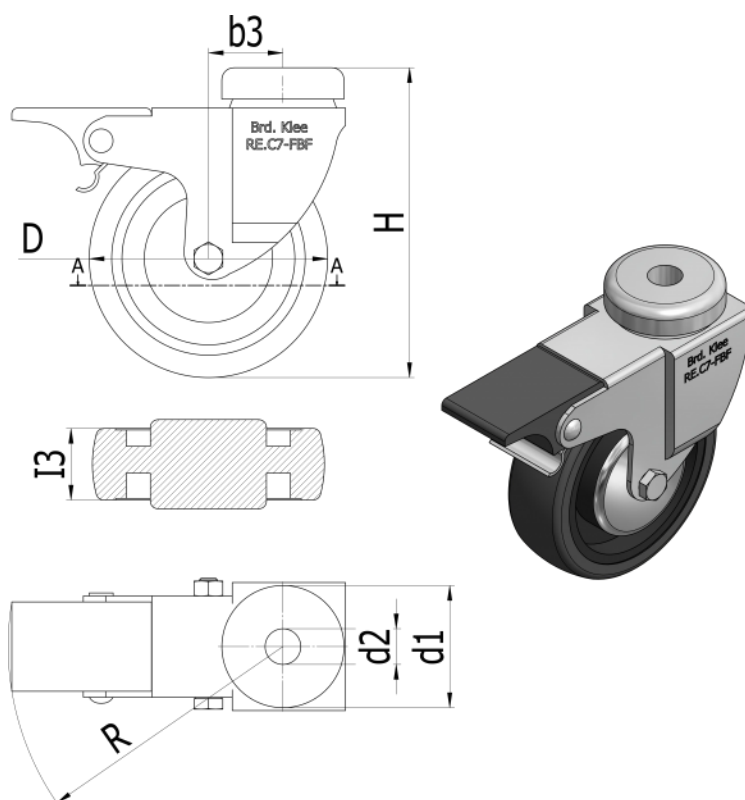

Article number: 2314452296

Description: E+G rubber wheel 452296
RE.C7-040-FBF Turning plate with brake

Measures

b3 = 24

D = 40

d1 = 35

d2 = 10

H = 59

I3 = 18

N = 300

R = 78

Weight = 140